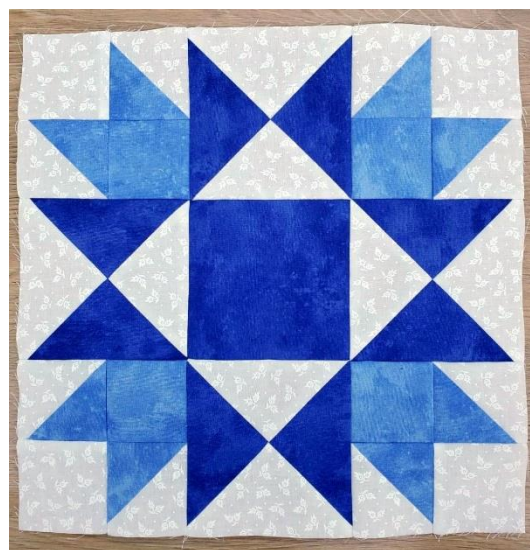

We're proud to help our community in this way!

Quilting and giving back? What could be better?!

The Hourglass Block

The Star Block

Two Blocks. One Quilt Design.

As many quilts as we can make!

This fundraiser will take the form of a quilt block raffle. You make the blocks you purchase, which then serve as your raffle entry(ies) upon returning to the store.